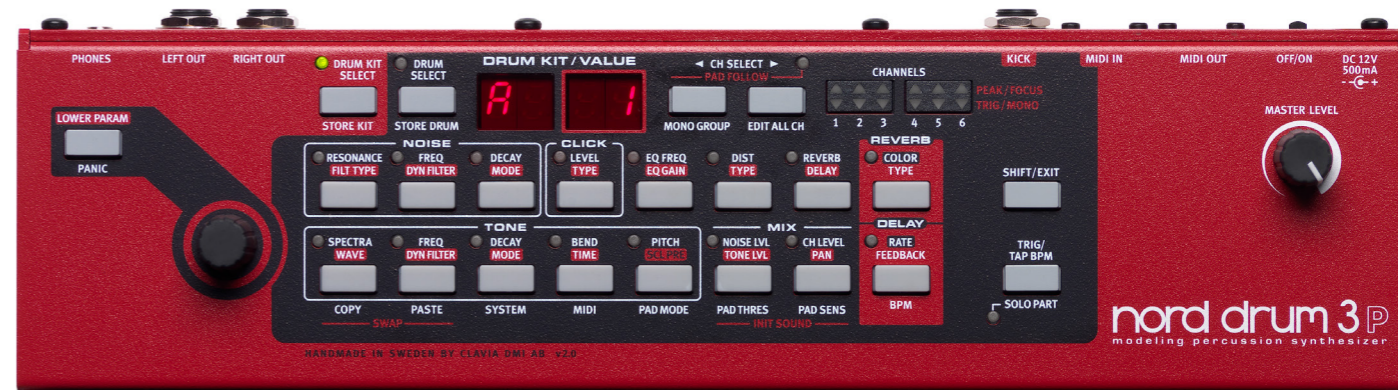

HIGHLIGHTS

- Integrated super responsive multipad and kick input
- Powerful drum synthesizer engine
- Tone, Click, Noise sound generating sections
- “Sound Select” function for quickly creating custom kits from the preset sound library.
- Distortion, Ring Modulation and Sample Rate reduction and EQ effects per channel
- Global Reverb and Delay Effects with adjustable amount per channel.

TONE SECTION

The Tone section is specialized for creating tonal and harmonically complex sound spectras and has four synthesis modes – Resonant synthesis, Subtractive Synthesis, Frequency Modulation and Ring Modulation synthesis.

NOISE SECTION

The Noise section is all about producing noise and is very powerful. Create anything from silky smooth hiss to gritty gravel to give the Tone part of the sound more texture. The Noise can be sculpted with Low-Pass, High-Pass or Band-Pass filters with Cut-Off and Resonance controls.

CLICK SECTION

The Click section is a specialized section for an ultra-short attack to the sound. A wide range of different click types are available as well as a level control for finding the sweet spot where the Click merges with the other elements and becomes one coherent sound.

DISTORTION & EQ

The Dist parameter lets you roughen up your sounds with a sample rate reducing Crush effect, non-linear distortion or with Ring Modulation. Each channel also features a dedicated EQ with Gain and sweepable Q-range.

DELAY AND REVERB EFFECTS

The great sounding global Stereo Reverb and Delay effects lets you add a whole new dimension to your drum sounds and the effect amount is easily adjusted for each drum channel.

FACTORY BANK

The Nord Drum 3P factory bank features 8 categories of great preset sounds that can be easily assigned to any of the six pads/channels - and is a great starting point in rehearsal situations when you need to find the right sounds in a matter of seconds. The categories include Kicks, Snares, Toms, Percussion, Bells, Cymbals, Hi-hats, Melodic, Effects and Synth.

MIDI AND SEQUENCING

The Nord Drum 3P can also be controlled via MIDI and all parameters are available for CC-control. You can also download our free step-sequencer app Nord Beat for iPad and turn the Nord Drum 3P into a powerful drum machine.